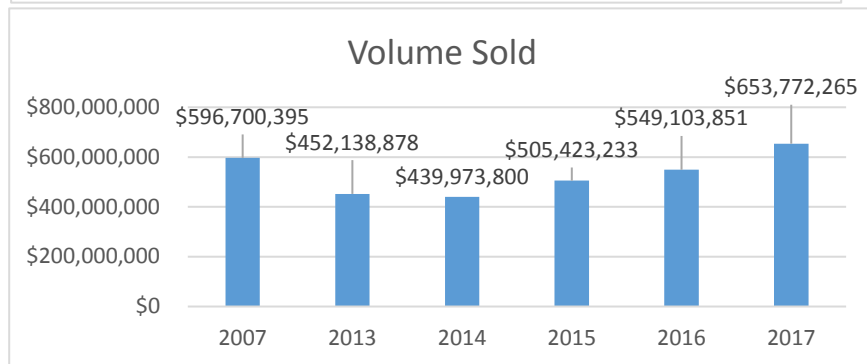

WORCESTER COUNTY, MARYLAND STATE OF THE REAL ESTATE MARKET

LOCAL
ACCURATE
TRUSTED

Data is derived from the Multiple Listing Service owned by the Coastal Association of REALTORS®.