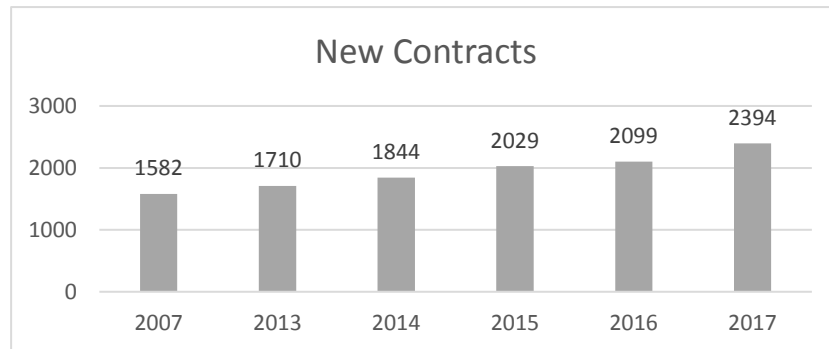

WORCESTER COUNTY, MARYLAND STATE OF THE REAL ESTATE MARKET

LOCAL
ACCURATE
TRUSTED

Data is derived from the Multiple Listing Service owned by the Coastal Association of REALTORS®.