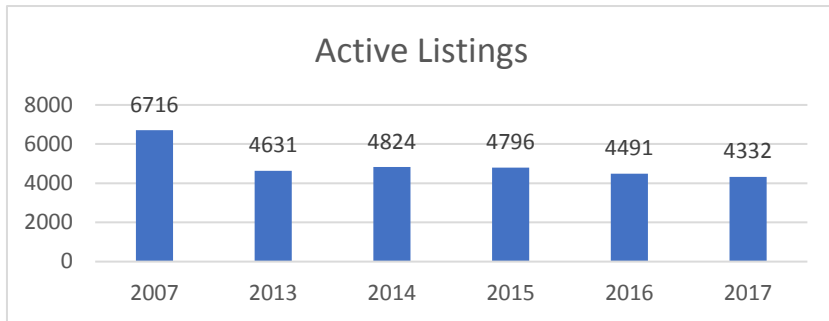

WORCESTER COUNTY, MARYLAND STATE OF THE REAL ESTATE MARKET

LOCAL
ACCURATE
TRUSTED

Data is derived from the Multiple Listing Service owned by the Coastal Association of REALTORS®.