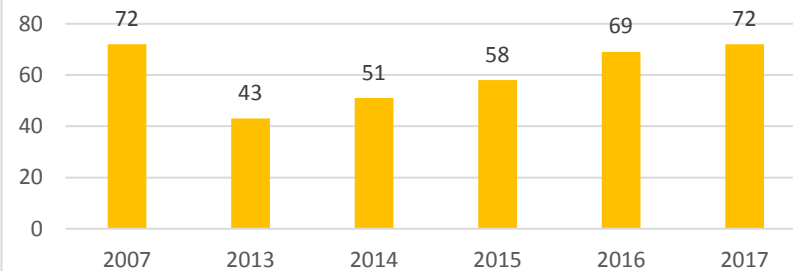

PRINCESS ANNE, MARYLAND STATE OF THE REAL ESTATE MARKET

LOCAL
ACCURATE
TRUSTED

Data is derived from the Multiple Listing Service owned by the Coastal Association of REALTORS®.

Homes Sold