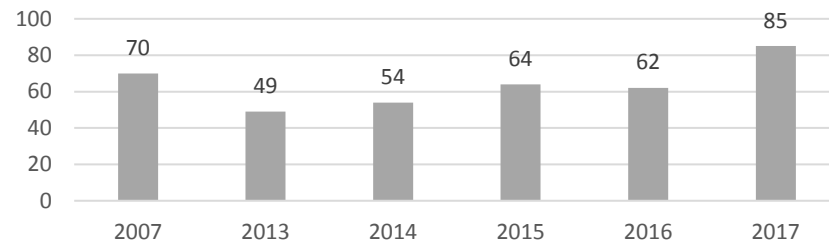

PRINCESS ANNE, MARYLAND STATE OF THE REAL ESTATE MARKET

LOCAL
ACCURATE
TRUSTED

Active Listings

New Contracts

Volume Sold

Data is derived from the Multiple Listing Service owned by the Coastal Association of REALTORS®.