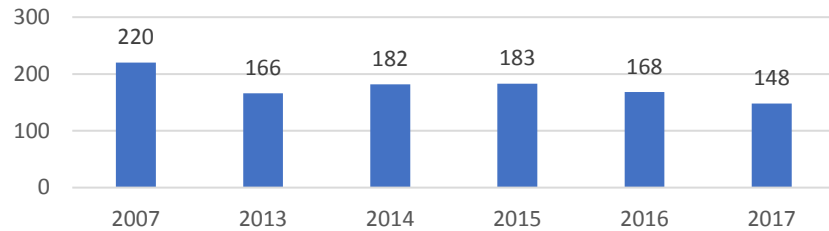

PRINCESS ANNE, MARYLAND STATE OF THE REAL ESTATE MARKET

LOCAL
ACCURATE
TRUSTED

Active Listings

New Contracts

Volume Sold

Data is derived from the Multiple Listing Service owned by the Coastal Association of REALTORS®.