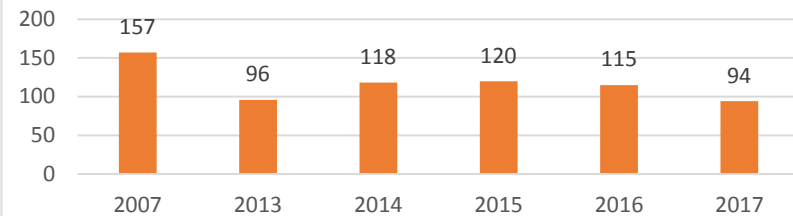

Data is derived from the Multiple Listing Service owned by the Coastal Association of REALTORS®.

New Listings