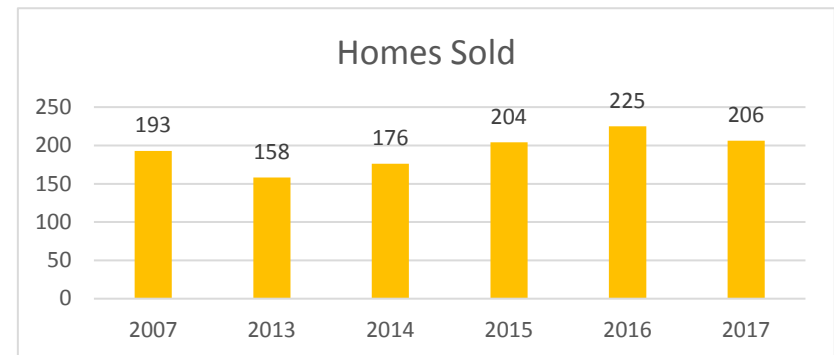

# SOMERSET COUNTY, MARYLAND STATE OF THE REAL ESTATE MARKET

LOCAL  
ACCURATE  
TRUSTED

Data is derived from the Multiple Listing Service owned by the Coastal Association of REALTORS®.