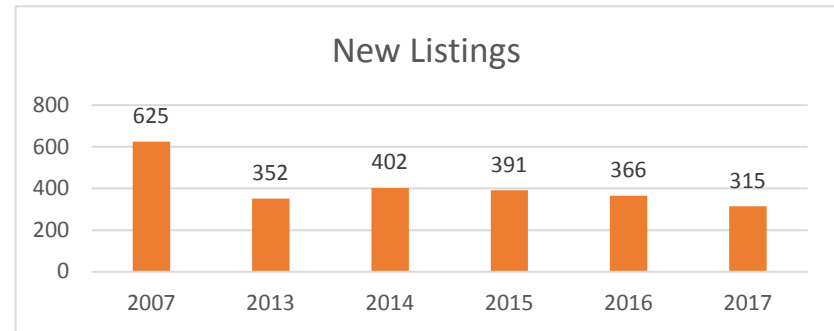

# SOMERSET COUNTY, MARYLAND STATE OF THE REAL ESTATE MARKET

LOCAL  
ACCURATE  
TRUSTED

Data is derived from the Multiple Listing Service owned by the Coastal Association of REALTORS®.