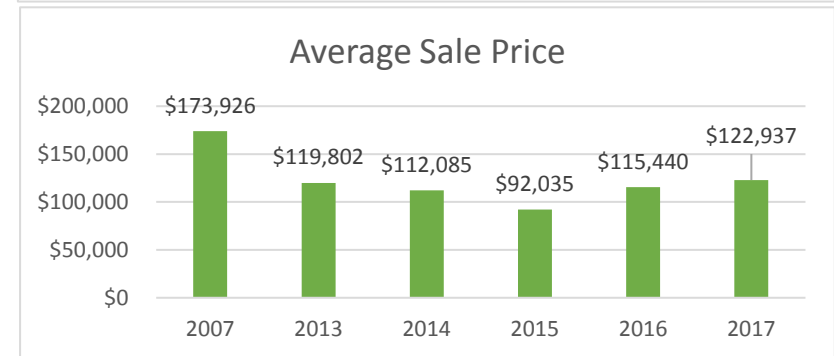

# SOMERSET COUNTY, MARYLAND STATE OF THE REAL ESTATE MARKET

LOCAL  
ACCURATE  
TRUSTED

Data is derived from the Multiple Listing Service owned by the Coastal Association of REALTORS®.