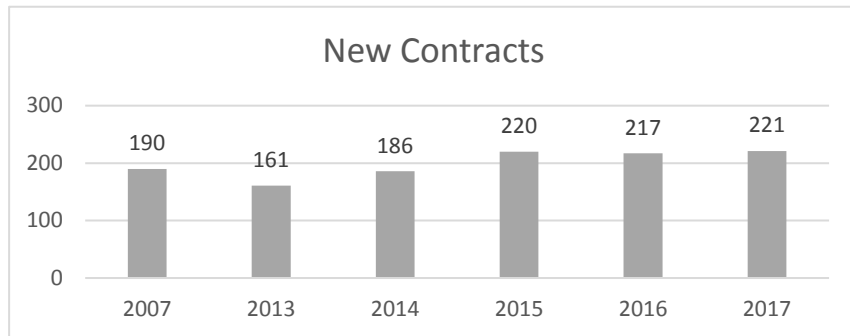

# SOMERSET COUNTY, MARYLAND STATE OF THE REAL ESTATE MARKET

LOCAL  
ACCURATE  
TRUSTED

Data is derived from the Multiple Listing Service owned by the Coastal Association of REALTORS®.