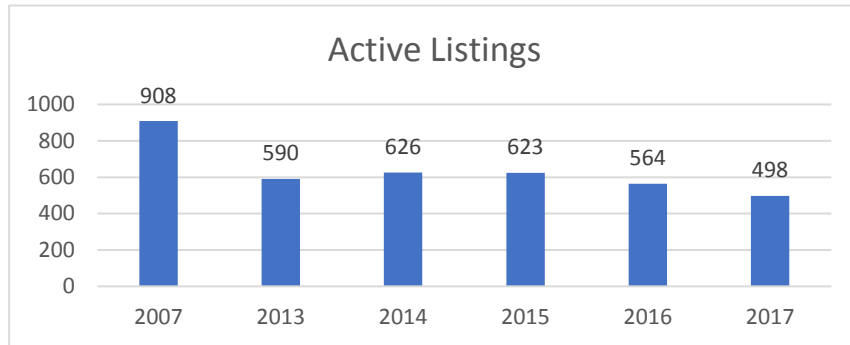

# SOMERSET COUNTY, MARYLAND STATE OF THE REAL ESTATE MARKET

LOCAL  
ACCURATE  
TRUSTED

Data is derived from the Multiple Listing Service owned by the Coastal Association of REALTORS®.