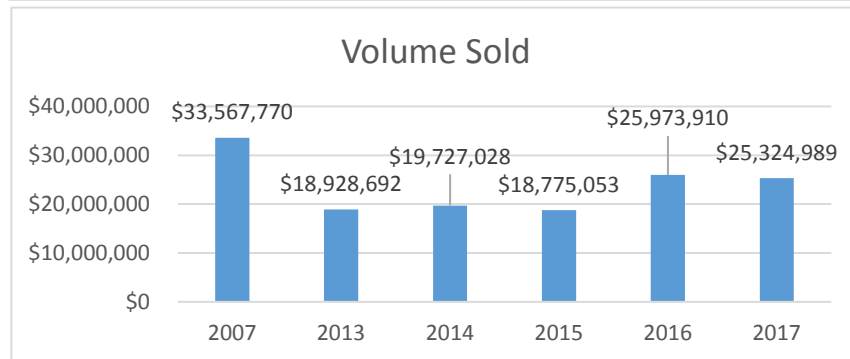

# SOMERSET COUNTY, MARYLAND STATE OF THE REAL ESTATE MARKET

LOCAL  
ACCURATE  
TRUSTED

Data is derived from the Multiple Listing Service owned by the Coastal Association of REALTORS®.