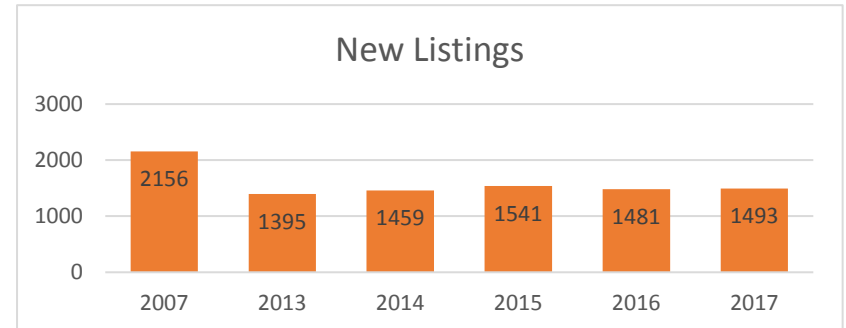

# WICOMICO COUNTY, MARYLAND STATE OF THE REAL ESTATE MARKET

LOCAL  
ACCURATE  
TRUSTED

Data is derived from the Multiple Listing Service owned by the Coastal Association of REALTORS®.