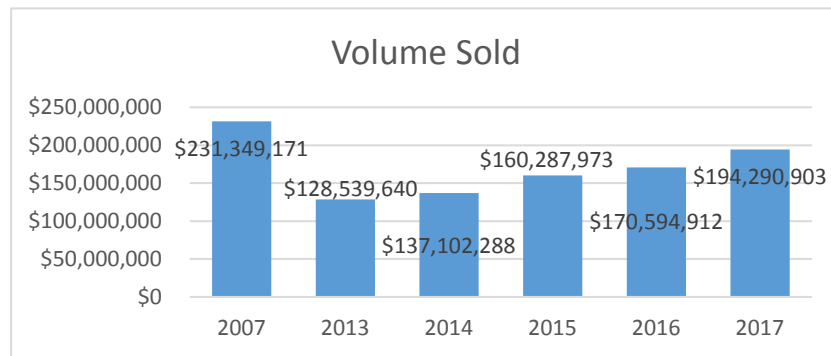

# WICOMICO COUNTY, MARYLAND STATE OF THE REAL ESTATE MARKET

LOCAL  
ACCURATE  
TRUSTED

Data is derived from the Multiple Listing Service owned by the Coastal Association of REALTORS®.