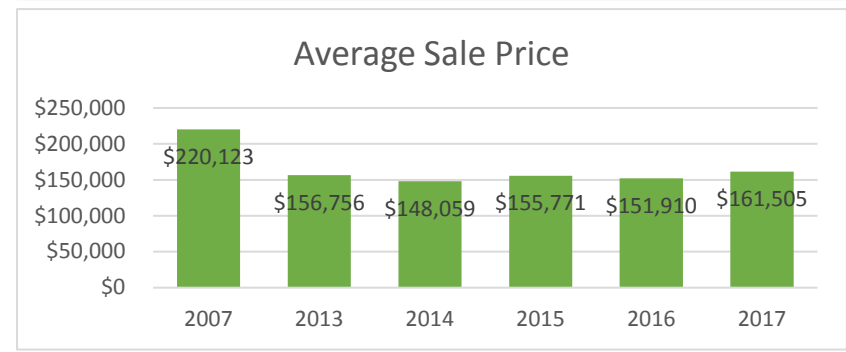

# WICOMICO COUNTY, MARYLAND STATE OF THE REAL ESTATE MARKET

LOCAL  
ACCURATE  
TRUSTED

Data is derived from the Multiple Listing Service owned by the Coastal Association of REALTORS®.