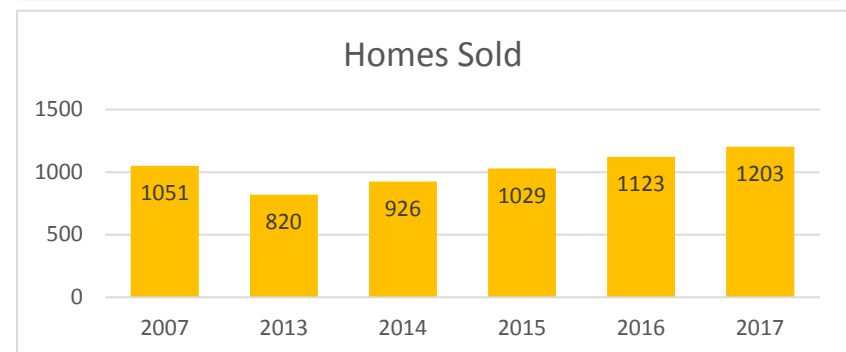

# WICOMICO COUNTY, MARYLAND STATE OF THE REAL ESTATE MARKET

LOCAL  
ACCURATE  
TRUSTED

Data is derived from the Multiple Listing Service owned by the Coastal Association of REALTORS®.